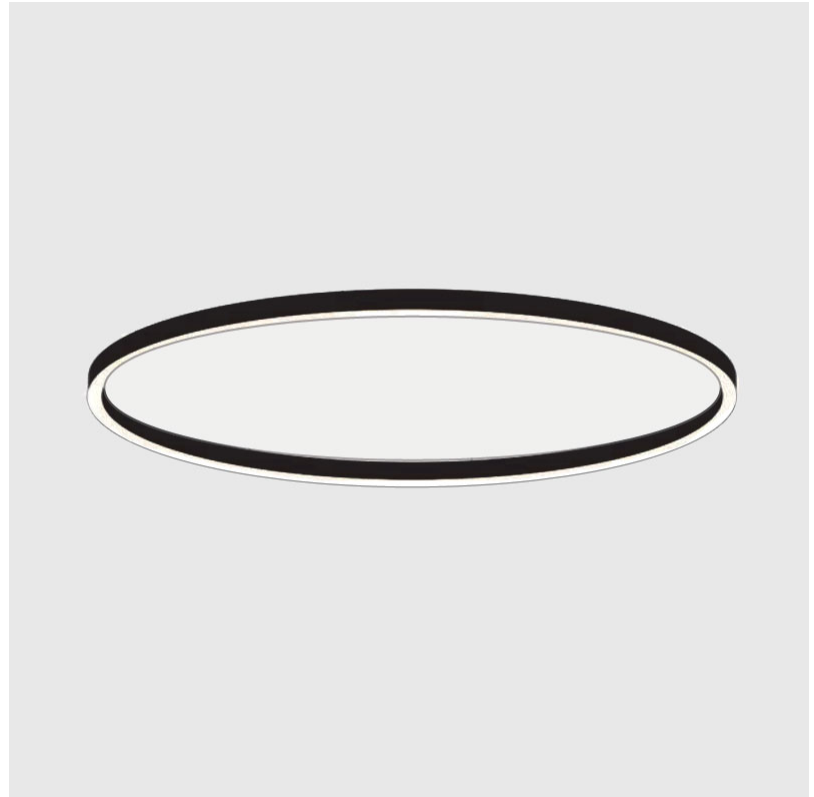

1. To build a product code in our configurator select the specify button on the base model # product page
2. To build a manual product code on this datasheet choose from the options listed below in blue font and add the suffix to the base model #

GENERAL

Series: Glorious
Subseries: Glorious Slim
Brand: Prolicht
Division: Architectural
Mounting Type: Surface
Mounting Location: Ceiling
Subcategory: Ambient

PHYSICAL

Shape: Round
Diameter (mm): 3000
Diameter (in): 118 1/8
Height (mm): 90
Height (in): 3 9/16
Light Distribution: Direct
Weight (kg): 26.284
Weight (lbs): 57.83
Diffuser: PMMA - Opal or Micro-Prism
Fixture Finish: SSR / BKV / CWI / CRY / HAB / UFT / ITA / RUA / FTG / MYG / LOD / PUS / FRO / FUP / KIA / POP / BLS / SPG / MEY / GOH / GUM / CHC / COM / ABZ / JAG / OBR / MOS / ROR
Fixture Material: Aluminum

ELECTRICAL

Lamp Type: LED (Zhaga Standard)
Input Wattage (W): 224
Total Output Wattage (W): 192
Dimming: Tri-Mode (Non-Dimming and Phase Dimming (120Vac only) and 0-10V Dimming)
Driver Included: Yes
Driver Location: Integrated
Driver Type: Constant Current - Universal
Driver Class: Class 2
Input Voltage (V): 120 - 277
Constant Current (MA): 350

LED

Color Temperature (°K): 3000 / 3500 / 4000
Max. Delivered Lumen (lm): 27160 / 27724 / 28290
CRI: >80 CRI
Efficiency (%): 88.4
Lamp Life (hrs): 50000

OPTICAL

RATINGS AND CERTIFICATIONS

Certified By: Certified for North American Standards
IP rating: IP20