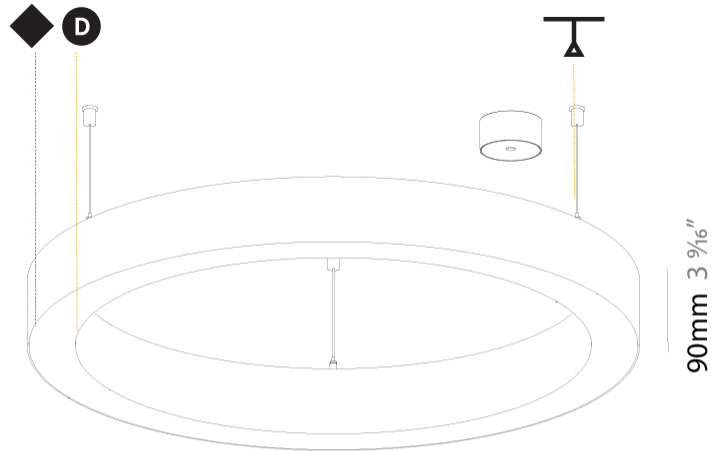

GENERAL

Series: Glorious
Subseries: Glorious Slim
Brand: Prolicht
Division: Architectural
Mounting Type: Suspension
Mounting Location: Ceiling
Subcategory: Ambient

PHYSICAL

Shape: Round
Diameter (mm): 800
Diameter (in): 31 1/2
Height (mm): 90
Height (in): 3 9/16
Max. Overall Height (mm): 2090
Max. Overall Height (in): 82 5/16
Light Distribution: Direct
Weight (kg): 6.772
Weight (lbs): 14.93
Diffuser: [PMMA - Opal or Micro-Prism](#)
Fixture Finish: [SSR / BKV / CWI / CRY / HAB / UFT / ITA / RUA / FTG / MYG / LOD / PUS / FRO / FUP / KIA / POP / BLS / SPG / MEY / GOH / GUM / CHC / COM / ABZ / JAG / OBR / MOS / ROR](#)
Fixture Material: Aluminum
Cable Details: 2000mm or 6000mm Transparent Cable

ELECTRICAL

Lamp Type: LED (Zhaga Standard)
Input Wattage (W): 52.1
Total Output Wattage (W): 48
Dimming: [Tri-Mode (Non-Dimming and Phase Dimming (120Vac only) and 0-10V Dimming)](#)
Driver Included: Yes
Driver Location: Integrated
Driver Type: Constant Current - Universal
Driver Class: Class 2
Input Voltage (V): 120 - 277
Constant Current (MA): 350

LED

Color Temperature (°K): [2700 / 3000 / 3500 / 4000](#)
Max. Delivered Lumen (lm): 6237 / 6388 / 4979 / 6768
Nominal Lumen (lm): 7955 / 8148 / 6351 / 8632
CRI: >80 CRI
Efficiency (%): 88
Lamp Life (hrs): 50000

OPTICAL

Beam Angle: 110

RATINGS AND CERTIFICATIONS

Certified By: Certified for North American Standards
IP rating: IP20

Ø 670mm 26 3/8"

Ø 800mm 31 1/2"

90mm 3 9/16"