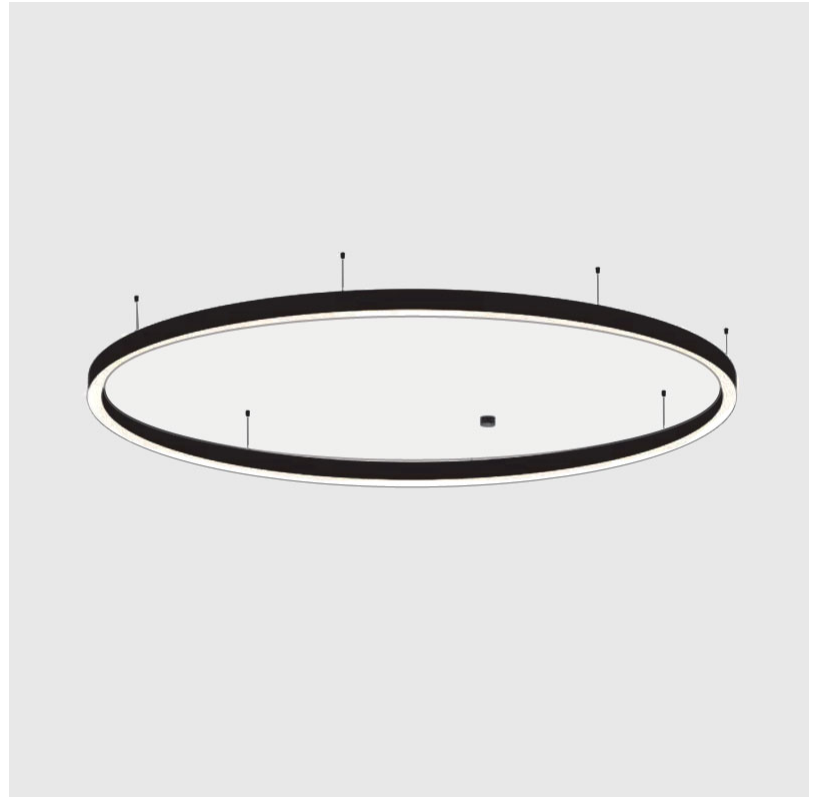

GENERAL

Series: Glorious
Subseries: Glorious Slim
Brand: Prolicht
Division: Architectural
Mounting Type: Suspension
Mounting Location: Ceiling
Subcategory: Ambient

PHYSICAL

Shape: Round
Diameter (mm): 5200
Diameter (in): 204 ³/₄
Height (mm): 90
Height (in): 3 ⁹/₁₆
Max. Overall Height (mm): 2090
Max. Overall Height (in): 82 ⁵/₁₆
Light Distribution: Direct / Indirect
Weight (kg): 55.788
Weight (lbs): 123.00
Diffuser: PMMA - Opal or Micro-Prism
Fixture Finish: SSR / BKV / CWI / CRY / HAB / UFT / ITA / RUA / FTG / MYG / LOD / PUS / FRO / FUP / KIA / POP / BLS / SPG / MEY / GOH / GUM / CHC / COM / ABZ / JAG / OBR / MOS / ROR
Fixture Material: Aluminum
Cable Details: 2000mm or 6000mm Transparent Cable

ELECTRICAL

Lamp Type: LED (Zhaga Standard)
Input Wattage (W): 392 / 280
Total Output Wattage (W): 336 / 240
Dimming: Tri-Mode (Non-Dimming and Phase Dimming (120Vac only) and 0-10V Dimming)
Driver Included: Yes
Driver Location: Integrated
Driver Type: Constant Current - Universal
Driver Class: Class 2
Input Voltage (V): 120 - 277
Constant Current (MA): 350

LED

Color Temperature (°K): 3000 / 3500 / 4000
Max. Delivered Lumen (lm): 72090 / 73588 / 75090
CRI: >80 CRI
Lamp Life (hrs): 50000

OPTICAL

RATINGS AND CERTIFICATIONS

Certified By: Certified for North American Standards
IP rating: IP20