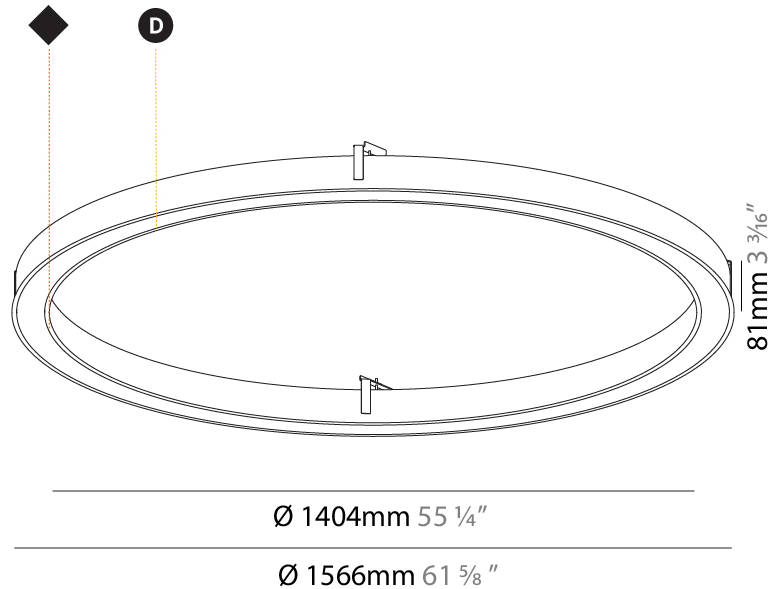

GENERAL

Series: Glorious
Subseries: Glorious Slim
Brand: Prolicht
Division: Architectural
Mounting Type: Recessed
Mounting Location: Ceiling
Subcategory: Ambient

PHYSICAL

Shape: Round
Diameter (mm): 1566
Diameter (in): 61 ³/₈
Height (mm): 81
Height (in): 3 ³/₁₆
Min. Recessing Depth (mm): 120
Min. Recessing Depth (in): 4 ³/₄
Light Distribution: Direct
Weight (kg): 14.042
Weight (lbs): 30.96
Diffuser: PMMA - Opal or Micro-Prism
Fixture Finish: SSR / BKV / CWI / CRY / HAB / UFT / ITA / RUA / FTG / MYG / LOD / PUS / FRO / FUP / KIA / POP / BLS / SPG / MEY / GOH / GUM / CHC / COM / ABZ / JAG / OBR / MOS / ROR
Fixture Material: Aluminum

ELECTRICAL

Lamp Type: LED (Zhaga Standard)
Input Wattage (W): 112
Total Output Wattage (W): 96
Dimming: Tri-Mode (Non-Dimming and Phase Dimming (120Vac only) and 0-10V Dimming)
Driver Included: Yes
Driver Location: Integrated
Driver Type: Constant Current - Universal
Driver Class: Class 2
Input Voltage (V): 120 - 277
Constant Current (MA): 350

LED

Color Temperature (°K): 3000 / 3500 / 4000
Max. Delivered Lumen (lm): 13580 / 13857 / 14140
CRI: >80 CRI
Efficiency (%): 0.884
Lamp Life (hrs): 50000

OPTICAL

RATINGS AND CERTIFICATIONS

Certified By: Certified for North American Standards
IP rating: IP20

1557mm x 1413mm
61 ⁵/₁₆" x 55 ⁵/₁₆"

120mm
4 ³/₄"

10 - 30mm
3/₈" - 1 ³/₁₆"