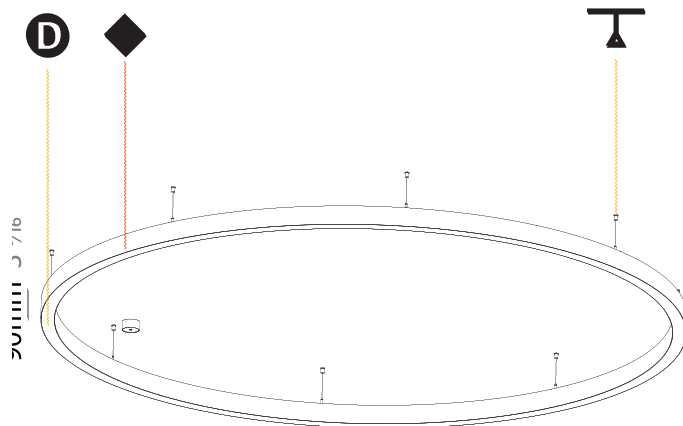

GENERAL

Series: Glorious
Subseries: Glorious Slim
Brand: Prolicht
Division: Architectural
Mounting Type: Suspension
Mounting Location: Ceiling
Subcategory: Ambient

PHYSICAL

Shape: Round
Diameter (mm): 3000
Diameter (in): 118 1/8
Height (mm): 90
Height (in): 3 9/16
Max. Overall Height (mm): 2090
Max. Overall Height (in): 82 5/16
Light Distribution: Direct / Indirect
Weight (kg): 31.716
Weight (lbs): 69.93
Diffuser: [PMMA - Opal or Micro-Prism](#)
Fixture Finish: [SSR / BKV / CWI / CRY / HAB / UFT / ITA / RUA / FTG / MYG / LOD / PUS / FRO / FUP / KIA / POP / BLS / SPG / MEY / GOH / GUM / CHC / COM / ABZ / JAG / OBR / MOS / ROR](#)
Fixture Material: Aluminum
Cable Details: 2000mm or 6000mm Transparent Cable

ELECTRICAL

Lamp Type: LED (Zhaga Standard)
Input Wattage (W): 224 / 112
Total Output Wattage (W): 192 / 84
Dimming: [Tri-Mode (Non-Dimming and Phase Dimming (120Vac only) and 0-10V Dimming)](#)
Driver Included: Yes
Driver Location: Integrated
Driver Type: Constant Current - Universal
Driver Class: Class 2
Input Voltage (V): 120 - 277
Constant Current (MA): 350

LED

Color Temperature (°K): 3000 / 3500 / 4000
Max. Delivered Lumen (lm): 38980 / 39798 / 40610
CRI: >80 CRI
Lamp Life (hrs): 50000

OPTICAL

RATINGS AND CERTIFICATIONS

Certified By: Certified for North American Standards
IP rating: IP20