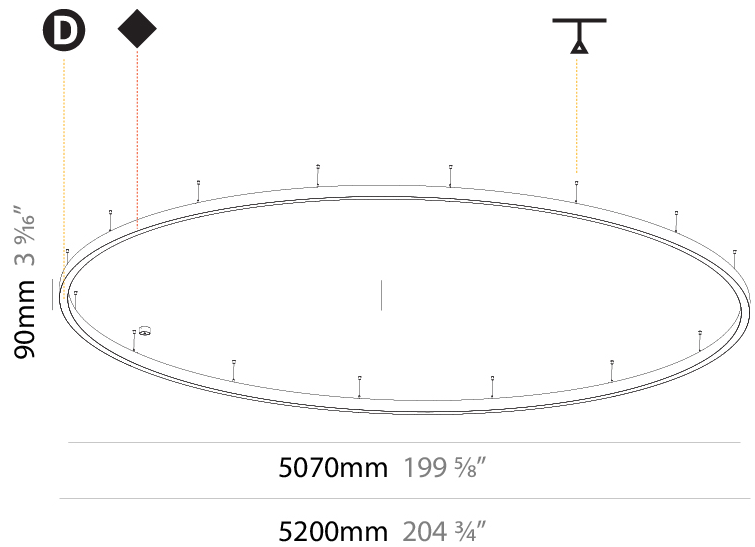

GENERAL

Series: Glorious
Subseries: Glorious Slim
Brand: Prolicht
Division: Architectural
Mounting Type: Suspension
Mounting Location: Ceiling
Subcategory: Ambient

PHYSICAL

Shape: Round
Diameter (mm): 5200
Diameter (in): 204 ³/₄
Height (mm): 90
Height (in): 3 ⁹/₁₆
Max. Overall Height (mm): 2090
Max. Overall Height (in): 82 ⁵/₁₆
Light Distribution: Direct
Weight (kg): 47.232
Weight (lbs): 104.15
Diffuser: PMMA - Opal or Micro-Prism
Fixture Finish: SSR / BKV / CWI / CRY / HAB / UFT / ITA / RUA / FTG / MYG / LOD / PUS / FRO / FUP / KIA / POP / BLS / SPG / MEY / GOH / GUM / CHC / COM / ABZ / JAG / OBR / MOS / ROR
Fixture Material: Aluminum
Cable Details: 2000mm or 6000mm Transparent Cable

ELECTRICAL

Lamp Type: LED (Zhaga Standard)
Input Wattage (W): 403.2
Total Output Wattage (W): 336
Dimming: Tri-Mode (Non-Dimming and Phase Dimming (120Vac only) and 0-10V Dimming)
Driver Included: Yes
Driver Location: Integrated
Driver Type: Constant Current - Universal
Driver Class: Class 2
Input Voltage (V): 120 - 277
Constant Current (MA): 350

LED

Color Temperature (°K): 3000 / 3500 / 4000
Max. Delivered Lumen (lm): 47520 / 48510 / 49500
CRI: >80 CRI
Efficiency (%): 88
Lamp Life (hrs): 50000

OPTICAL

RATINGS AND CERTIFICATIONS

Certified By: Certified for North American Standards
IP rating: IP20