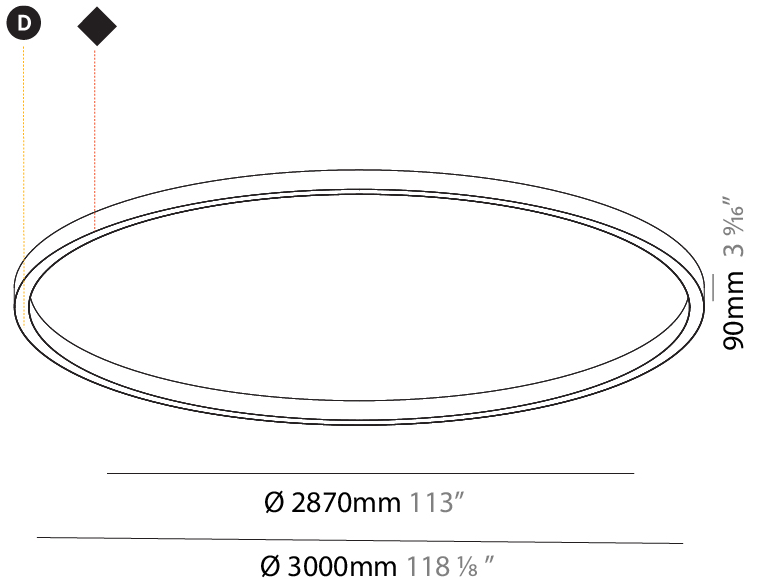

1. To build a product code in our configurator select the specify button on the base model # product page
2. To build a manual product code on this datasheet choose from the options listed below in blue font and add the suffix to the base model #

GENERAL

Series: Glorious
Subseries: Glorious Slim
Brand: Prolicht
Division: Architectural
Mounting Type: Surface
Mounting Location: Ceiling
Subcategory: Ambient

PHYSICAL

Shape: Round
Diameter (mm): 3000
Diameter (in): 118 1/8
Height (mm): 90
Height (in): 3 9/16
Light Distribution: Direct
Weight (kg): 26.284
Weight (lbs): 57.83
Diffuser: PMMA - Opal or Micro-Prism
Fixture Finish: SSR / BKV / CWI / CRY / HAB / UFT / ITA / RUA / FTG / MYG / LOD / PUS / FRO / FUP / KIA / POP / BLS / SPG / MEY / GOH / GUM / CHC / COM / ABZ / JAG / OBR / MOS / ROR
Fixture Material: Aluminum

ELECTRICAL

Lamp Type: LED (Zhaga Standard)
Input Wattage (W): 224
Total Output Wattage (W): 192
Dimming: Tri-Mode (Non-Dimming and Phase Dimming (120Vac only) and 0-10V Dimming)
Driver Included: Yes
Driver Location: Integrated
Driver Type: Constant Current - Universal
Driver Class: Class 2
Input Voltage (V): 120 - 277
Constant Current (MA): 350

LED

Color Temperature (°K): 3000 / 3500 / 4000
Max. Delivered Lumen (lm): 27160 / 27724 / 28290
CRI: >80 CRI
Efficiency (%): 88.4
Lamp Life (hrs): 50000

OPTICAL

RATINGS AND CERTIFICATIONS

Certified By: Certified for North American Standards
IP rating: IP20