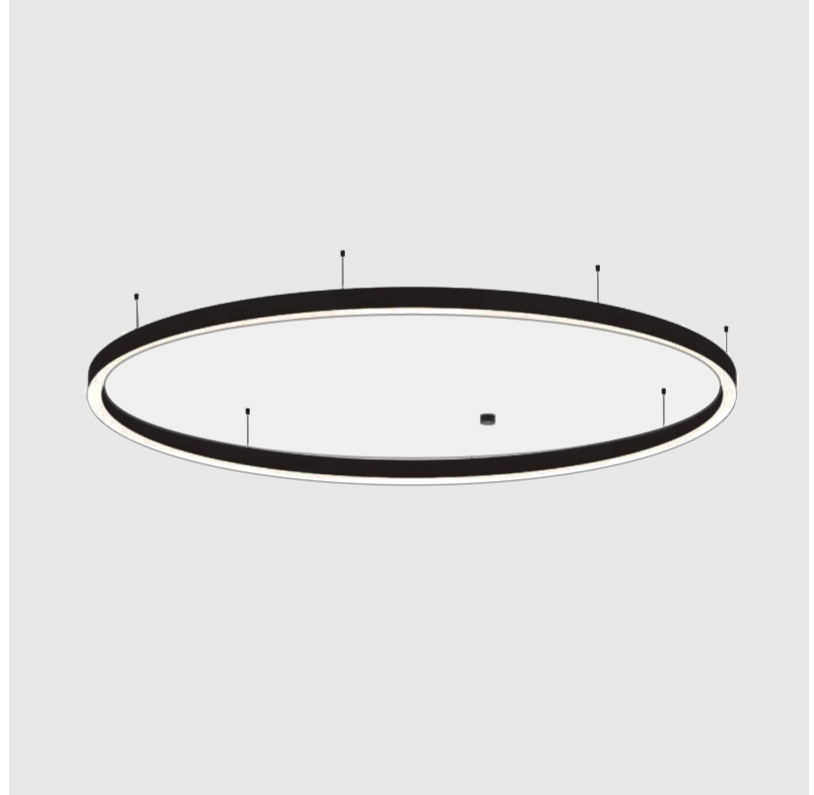

GENERAL

Series: Glorious
Subseries: Glorious Slim
Brand: Prolicht
Division: Architectural
Mounting Type: Suspension
Mounting Location: Ceiling
Subcategory: Ambient

PHYSICAL

Shape: Round
Diameter (mm): 3000
Diameter (in): 118 1/8
Height (mm): 90
Height (in): 3 9/16
Max. Overall Height (mm): 2090
Max. Overall Height (in): 82 5/16
Light Distribution: Direct / Indirect
Weight (kg): 31.716
Weight (lbs): 69.93
Diffuser: [PMMA - Opal or Micro-Prism](#)
Fixture Finish: [SSR / BKV / CWI / CRY / HAB / UFT / ITA / RUA / FTG / MYG / LOD / PUS / FRO / FUP / KIA / POP / BLS / SPG / MEY / GOH / GUM / CHC / COM / ABZ / JAG / OBR / MOS / ROR](#)
Fixture Material: Aluminum
Cable Details: 2000mm or 6000mm Transparent Cable

ELECTRICAL

Lamp Type: LED (Zhaga Standard)
Input Wattage (W): 224 / 112
Total Output Wattage (W): 192 / 84
Dimming: [Tri-Mode (Non-Dimming and Phase Dimming (120Vac only) and 0-10V Dimming)](#)
Driver Included: Yes
Driver Location: Integrated
Driver Type: Constant Current - Universal
Driver Class: Class 2
Input Voltage (V): 120 - 277
Constant Current (MA): 350

LED

Color Temperature (°K): 3000 / 3500 / 4000
Max. Delivered Lumen (lm): 38980 / 39798 / 40610
CRI: >80 CRI
Lamp Life (hrs): 50000

OPTICAL

RATINGS AND CERTIFICATIONS

Certified By: Certified for North American Standards
IP rating: IP20