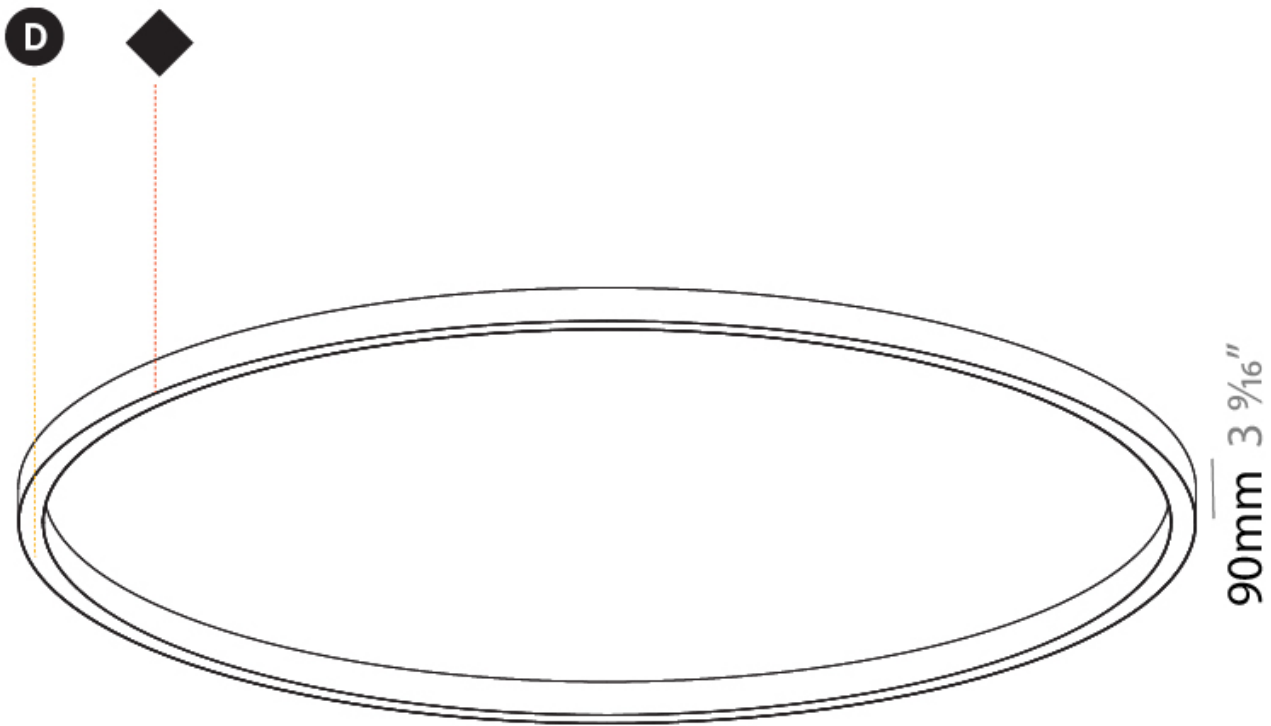

A3D022-

PROJECT	_____
TYPE	_____
SPECIFIER	_____
QUANTITY	_____
DATE	_____

Ø 5070mm 199 5/8"

Ø 5200mm 204 3/4 "