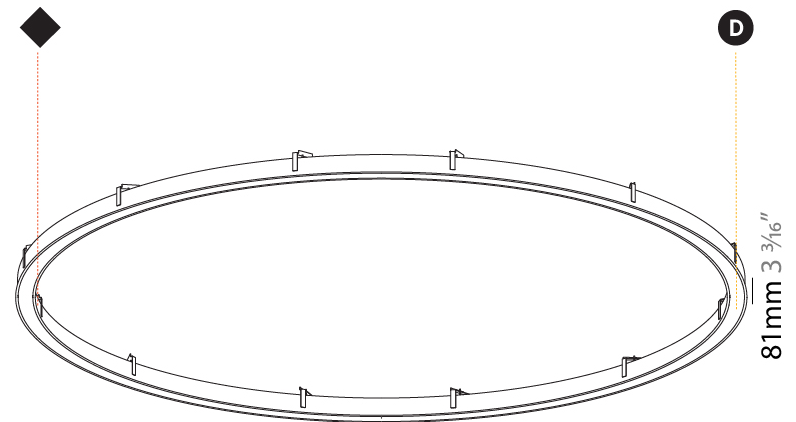

GENERAL

Series: Glorious
Subseries: Glorious Slim
Brand: Prolicht
Division: Architectural
Mounting Type: Recessed
Mounting Location: Ceiling
Subcategory: Ambient

PHYSICAL

Shape: Round
Diameter (mm): 5216
Diameter (in): 205 ³/₈
Height (mm): 81
Height (in): 3 ³/₁₆
Min. Recessing Depth (mm): 120
Min. Recessing Depth (in): 4 ³/₄
Light Distribution: Direct
Weight (kg): 47.924
Weight (lbs): 106.00
Diffuser: PMMA - Opal or Micro-Prism
Fixture Finish: SSR / BKV / CWI / CRY / HAB / UFT / ITA / RUA / FTG / MYG / LOD / PUS / FRO / FUP / KIA / POP / BLS / SPG / MEY / GOH / GUM / CHC / COM / ABZ / JAG / OBR / MOS / ROR
Fixture Material: Aluminum
Cut-out Measurements: 5207mm / 205" x 5063mm / 199 5/16"

ELECTRICAL

Lamp Type: LED (Zhaga Standard)
Input Wattage (W): 392
Total Output Wattage (W): 336
Dimming: Tri-Mode (Non-Dimming and Phase Dimming (120Vac only) and 0-10V Dimming)
Driver Included: Yes
Driver Location: Integrated
Driver Type: Constant Current - Universal
Driver Class: Class 2
Input Voltage (V): 120 - 277
Constant Current (MA): 350

LED

Color Temperature (°K): 3000 / 3500 / 4000
Max. Delivered Lumen (lm): 47520 / 48510 / 49500
CRI: >80 CRI
Efficiency (%): 0.884
Lamp Life (hrs): 50000

OPTICAL

RATINGS AND CERTIFICATIONS

Certified By: Certified for North American Standards
IP rating: IP20

Ø 5054mm 199"

Ø 5216mm 205 ³/₈ "

5207mm x 5063mm
205" x 199 ⁵/₁₆ "

120mm
4 ³/₄ "

10 - 30mm
³/₈" - 1 ³/₁₆ "