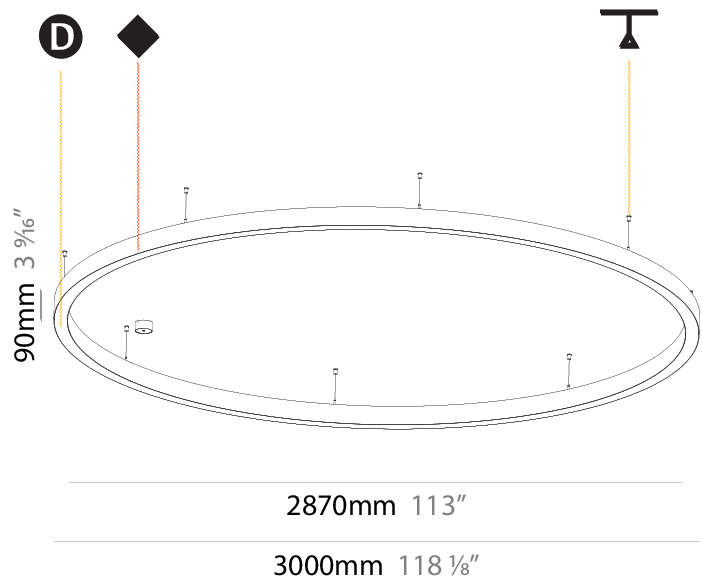

GENERAL

Series: Glorious
Subseries: Glorious Slim
Brand: Prolicht
Division: Architectural
Mounting Type: Suspension
Mounting Location: Ceiling
Subcategory: Ambient

PHYSICAL

Shape: Round
Diameter (mm): 3000
Diameter (in): 118 1/8
Depth (mm): 90
Depth (in): 3 9/16
Max. Overall Height (mm): 2090
Max. Overall Height (in): 82 5/16
Light Distribution: Direct
Weight (kg): 27.55
Weight (lbs): 60.75
Diffuser: PMMA - Opal or Micro-Prism
Fixture Finish: SSR / BKV / CWI / CRY / HAB / UFT / ITA / RUA / FTG / MYG / LOD / PUS / FRO / FUP / KIA / POP / BLS / SPG / MEY / GOH / GUM / CHC / COM / ABZ / JAG / OBR / MOS / ROR
Fixture Material: Aluminum
Cable Details: 2000mm or 6000mm Transparent Cable

ELECTRICAL

Lamp Type: LED (Zhaga Standard)
Input Wattage (W): 227.2
Total Output Wattage (W): 192
Dimming: Tri-Mode (Non-Dimming and Phase Dimming (120Vac only) and 0-10V Dimming)
Driver Included: Yes
Driver Location: Integrated
Driver Type: Constant Current - Universal
Driver Class: Class 2
Input Voltage (V): 120 - 277
Constant Current (MA): 350

LED

Color Temperature (°K): 3000 / 3500 / 4000
Max. Delivered Lumen (lm): 27160 / 27724 / 28290
CRI: >80 CRI
Efficiency (%): 88
Lamp Life (hrs): 50000

OPTICAL

RATINGS AND CERTIFICATIONS

Certified By: Certified for North American Standards
IP rating: IP20